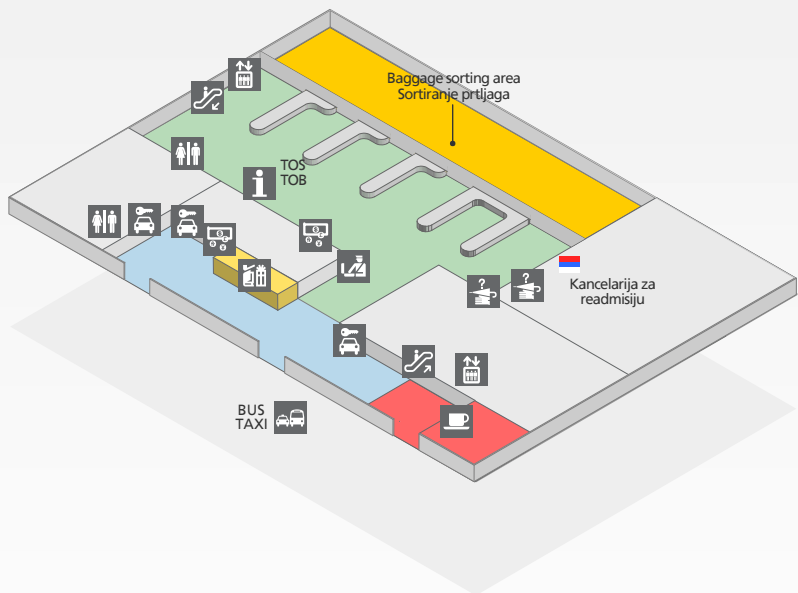

Belgrade Nikola Tesla Airport

Belgrade Nikola Tesla Airport

Legend

THROUGH THE AIRPORT

- Staircase
- Escalator
- Elevator
- Waiting room
- Gate
- No smoking
- Smoking area

GETTING TO AND FROM

- Rent-a-car
- Bus, taxi

AREAS

- INTERNATIONAL AREA
- DOMESTIC AREA
- PUBLIC AREA
- RESTAURANT-BAR
- SHOP
- DUTY/TAX FREE SHOP

SHOPS, BARS & RESTAURANTS

- Shop
- Duty/tax free shop
- Newspaper stand
- Bar
- Restaurant
- Aperitif bar