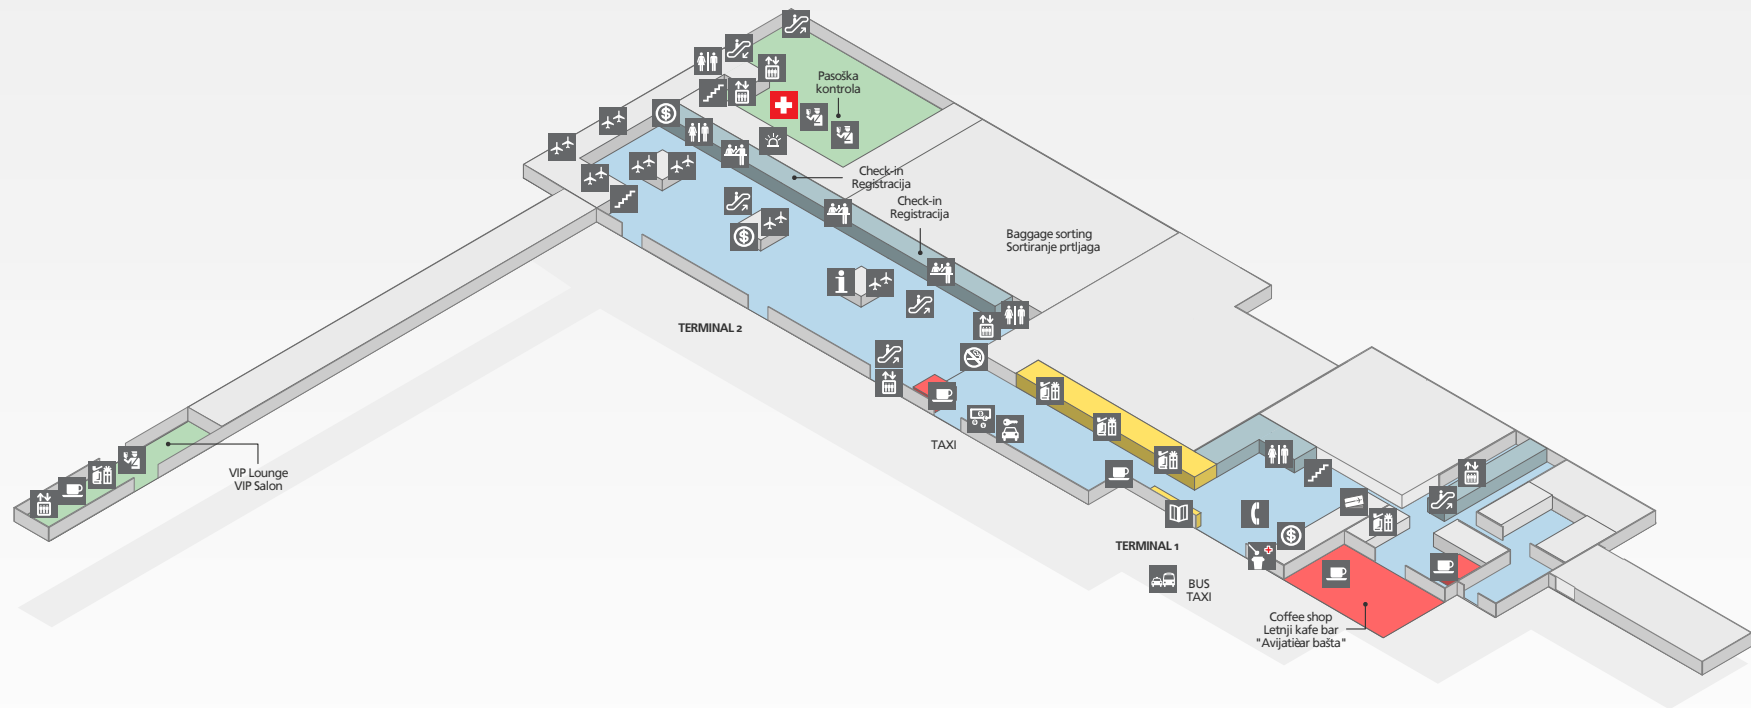

Belgrade Nikola Tesla Airport

Belgrade Nikola Tesla Airport

Legend

THROUGH THE AIRPORT

- Staircase
- Escalator
- Elevator
- Waiting room
- Gate
- No smoking
- Smoking area

GETTING TO AND FROM

- Rent-a-car
- Bus, taxi

AREAS

- INTERNATIONAL AREA
- DOMESTIC AREA
- PUBLIC AREA
- RESTAURANT-BAR
- SHOP
- DUTY/TAX FREE SHOP

SHOPS, BARS & RESTAURANTS

- Shop
- Duty/tax free shop
- Newspaper stand
- Bar
- Restaurant
- Aperitif bar

CONVENIENCES & EMERGENCIES

- Toilet
- Toilet
- Nursery
- First aid

TRAVEL & BAGGAGE

- Sanitary control
- Customs
- Passport control
- Connecting flights
- Baggage
- Lost and found
- Check in

SERVICES

- Airport information
- Tourist organization
- Telephone
- Exchange office
- Airlines
- Bank
- Post office
- Police
- Pharmacy
- Travel agencies